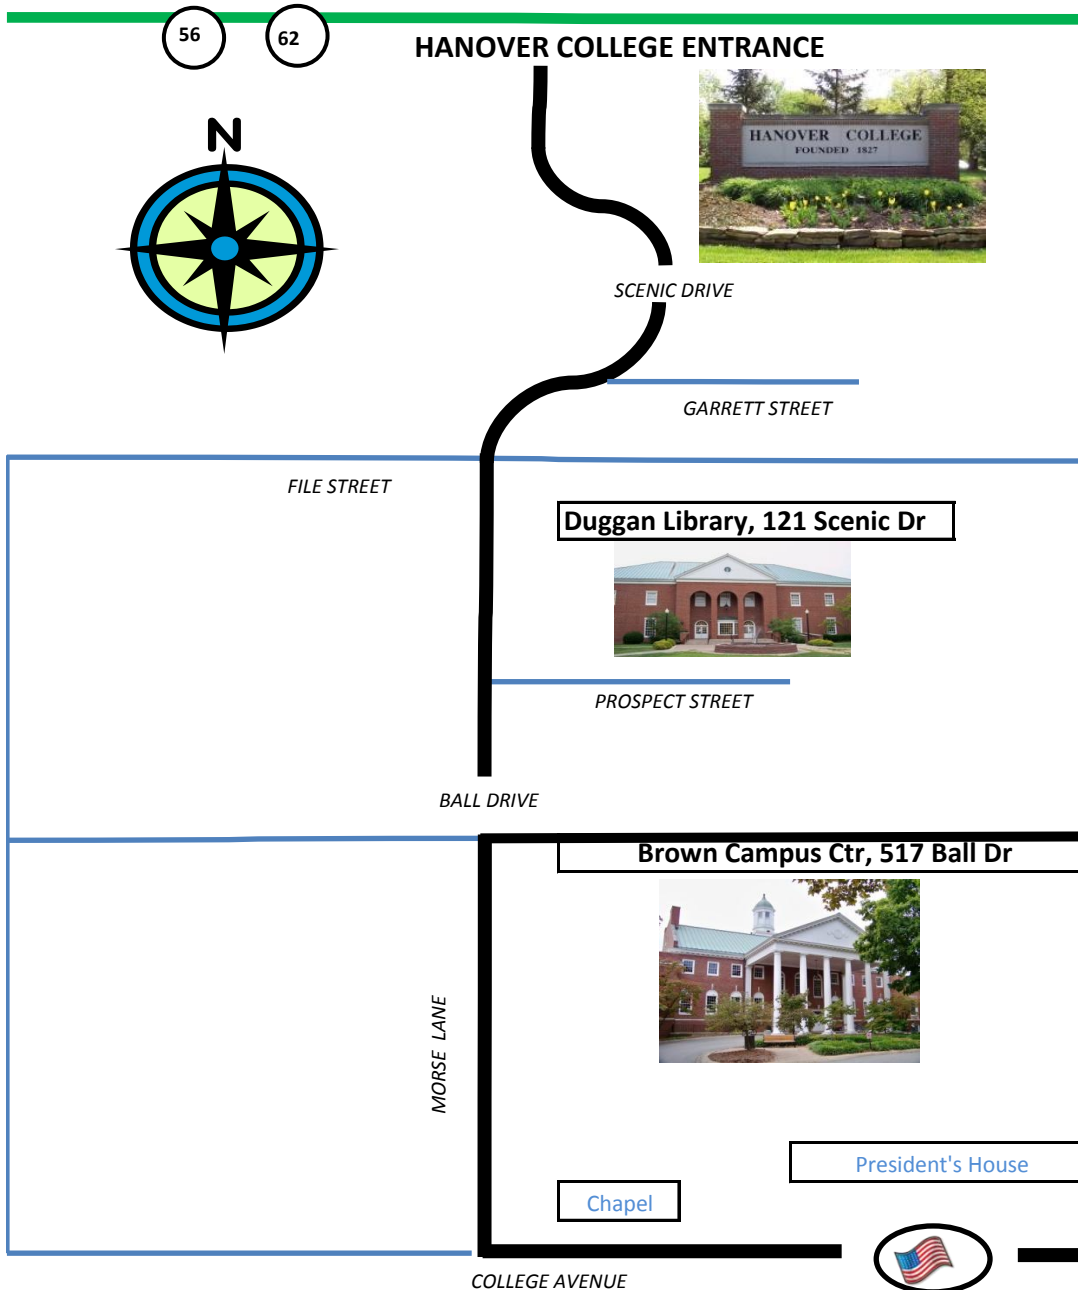

HANOVER COLLEGE - OHIO RIVER BASIN CONSORTIUM FOR RESEARCH & EDUCATION

To Hendricks Hall @ 620 College Avenue

Once you reach the Hanover College entrance on Hwy 56/62:

Follow Scenic Drive which turns into Morse Lane where it ends in a 'T' at College Avenue.

Left on College Avenue, 4th building on your left.

Driving from Indianapolis (2 Hours): Interstate 65 south to Highway 56, exit 29, in Scottsburg. Highway 56, east 19 miles to college entrance. College entrance is on the right side of the road.

Driving from Louisville (1 Hour): Interstate 65 north from Indiana state line to Highway 56, exit 29, in Scottsburg. Highway 56 east 19 miles to college entrance. College entrance is on the right side of the road.

Science Center, 607 Ball Dr

Parker Auditorium

Hendricks Hall, 620 College Ave